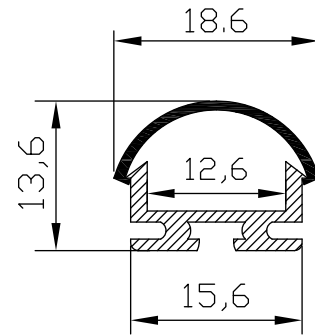

Color 

Unit: mm

Features:

1. Model: HL-BAPL039
2. Material: AL6063+PMMA
3. Surface: Anodized/Painting
4. Lighting source width: 12mm
5. Length: 4m/max
6. Installation: Apply to office, boardroom room, supermarket and home lighting, mainly application for drywall and ceiling.

Accessory:

End Cap

Aluminum Profile

Alu Profile (Back)

Cover

Installation: